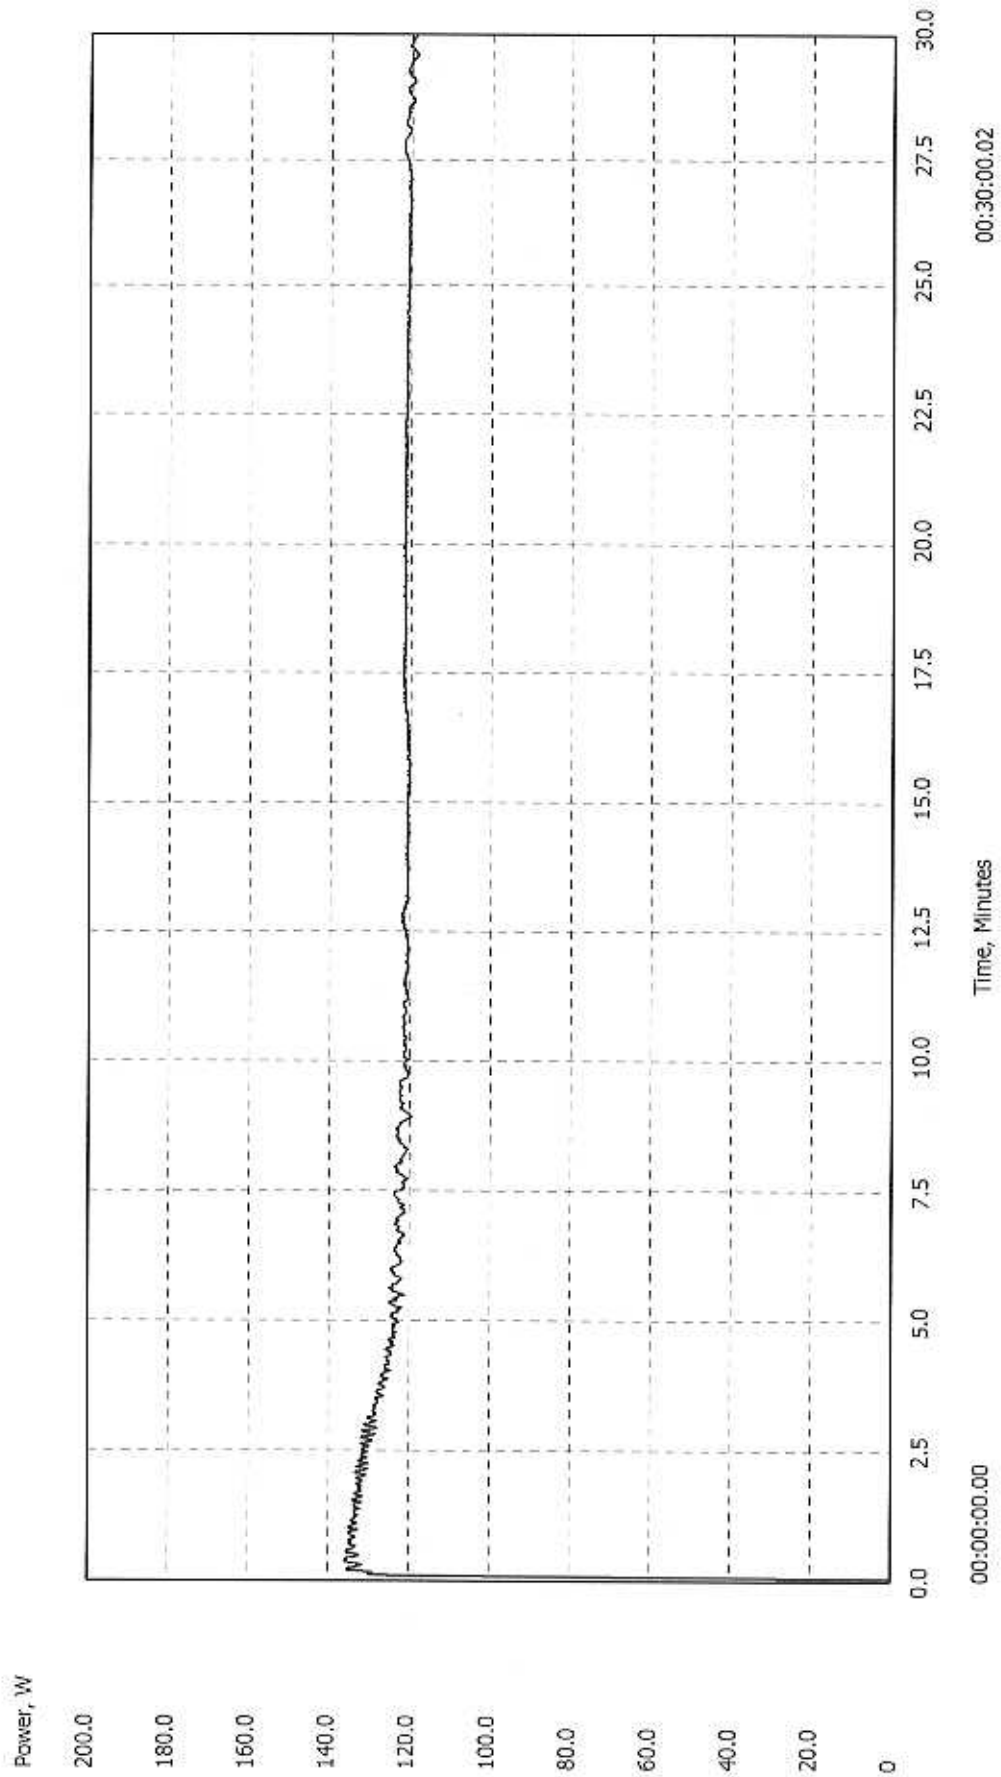

Head: FL250A; s/n 57184

Min: 0.00pW

Max: 136.00W

Average: 122.37W

St.Dev.: 6.84W

Total Points: 6000

Points Overage: 0

Model #: ULC-100 S/N: 6924 G

00:00:00.00

Time, Minutes

00:30:00.02